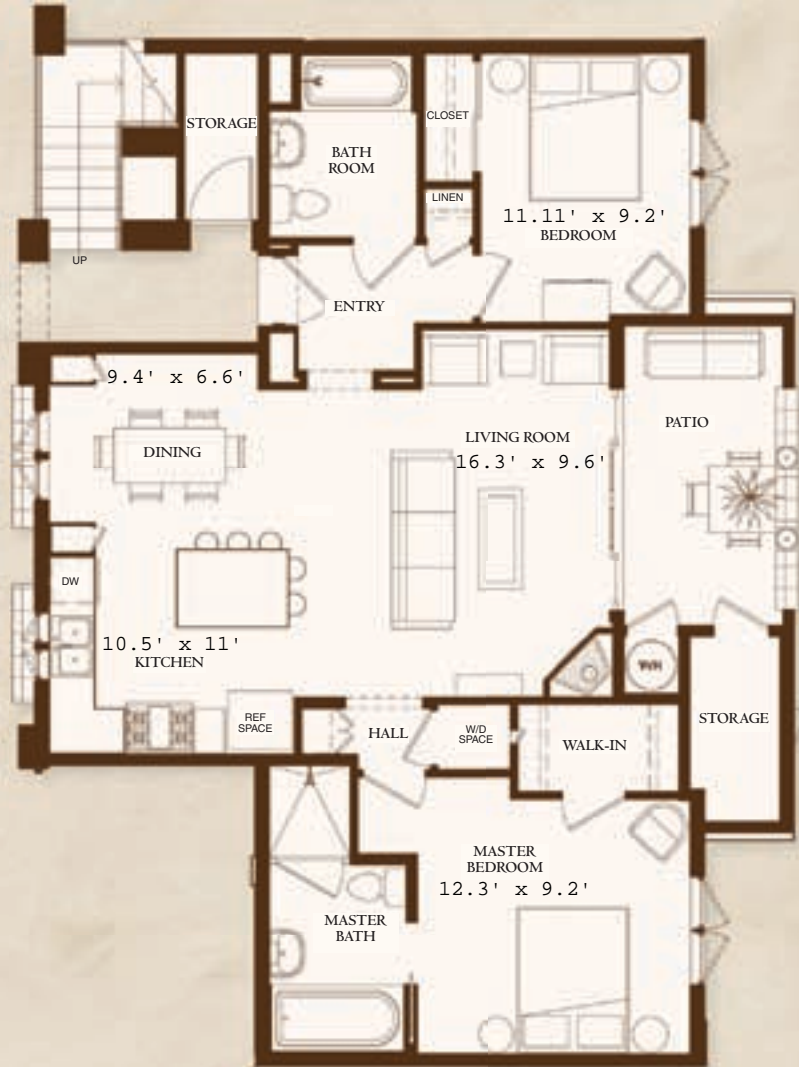

UNIT K: CABRILLO TWO BEDROOM FLAT

970 SQ/FT | 2BD | 2 BA | 1 ASSIGNED PARKING | ELEVATOR ACCESS

Entrance Level 2

PASEO

CHAPALA

UNIT K: CABRILLO

- Stainless Steel Viking Appliances
- Built-in Sub Zero Glass Door Refrigerator
- Designer Selected Granite Kitchen Slab with Full Backsplash
- Double Door Wine refrigerator
- Custom Designed Light Fixtures
- Fireplace with Travertine-Style Cast Stone Surround
- Custom Cherry Cabinetry
- Master Bath 12 x 12 Marble with Separate Tub and Shower
- Spacious Saltillo Tiled Patio
- Wired for Sound, Finished with Speakers and Volume Controls
- Multimedia-Ready Wiring